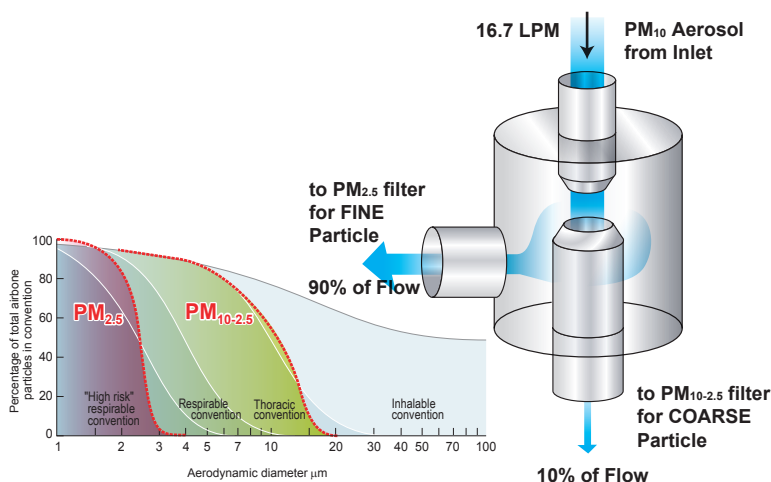

Dichotomous Air Sampler

Description

The dichotomous air sampler is a dual-filter air sampler for the simultaneous collection of the fine (PM_{2.5}) and the coarse (PM_{10-2.5}) particles contained within PM₁₀. Split flow configuration of the virtual impactor allows a PM₁₀ aerosol to be separated into fine particles and coarse particles for subsequent collection onto 2 separate PTFE membrane filters.

Applications

The dichotomous air sampler allows differential mass determination between the fine and coarse fractions contained within inhalable particulate matter. This instrument also allows the user to perform chemical analysis comparison of the two size fractionated samples. These unique applications are very important to those interested in source identification or subsequent human health studies.

Technology

The basic premise of this instrument is the dual flow configuration. This proven technology utilizes two flow controlled channels that adjust the flow to a constant volumetric flow rate within each channel. Information from standard pressure and temperature sensors is measured, stored and used to make the corrected flow rate possible. A well engineered user interface and touch screen display allow the operator complete control over this instrument with very little training. Flow data, event markers, pressure and temperature data can be downloaded from any internet connection via an on-board IP address. An optional weather station is available to monitor and log air temperature, barometric pressure, relative humidity, precipitation amount, wind direction and wind speed. All of this information is stored on a very large removable memory card. Traditional 47 mm filter cassettes and the classic PM₁₀ (16.7 LPM) inlet are used for their well documented reliability and user familiarity.