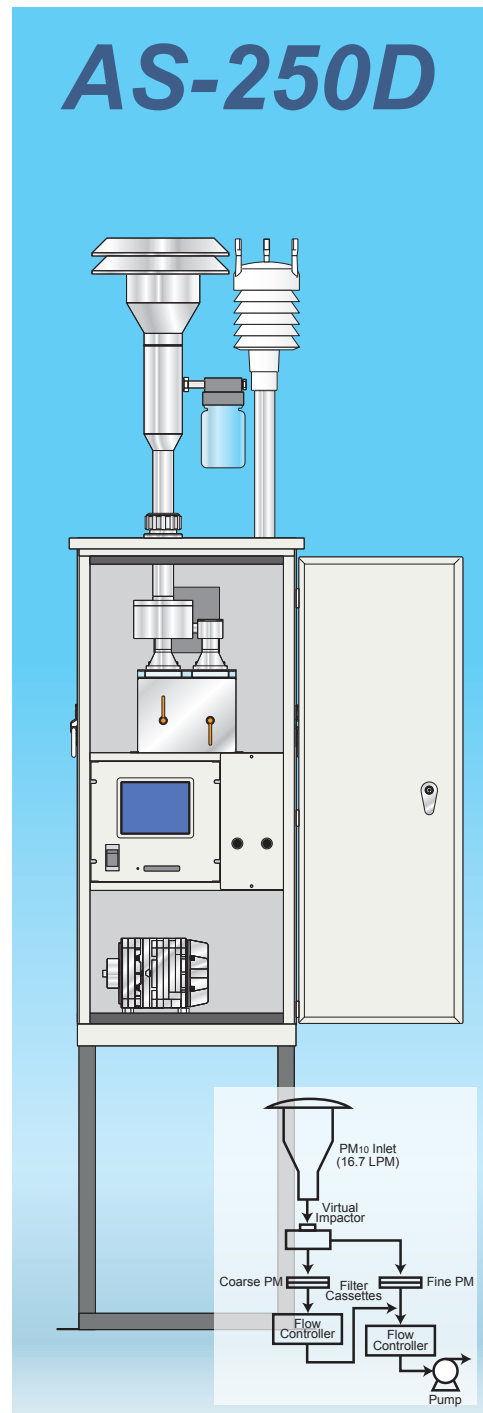

Dichotomous Air Sampler

Description

The dichotomous air sampler is a dual-filter air sampler for the simultaneous collection of the fine (PM_{2.5}) and the coarse (PM_{10-2.5}) particles contained within PM₁₀. Split flow configuration of the virtual impactor allows a PM₁₀ aerosol to be separated into fine particles and coarse particles for subsequent collection onto 2 separate PTFE membrane filters.

Applications

The dichotomous air sampler allows differential mass determination between the fine and coarse fractions contained within inhalable particulate matter. This instrument also allows the user to perform chemical analysis comparison of the two size fractionated samples. These unique applications are very important to those interested in source identification or subsequent human health studies.

Technology

The basic premise of this instrument is the dual flow configuration. This proven technology utilizes two flow controlled channels that adjust the flow to a constant volumetric flow rate within each channel. Information from standard pressure and temperature sensors is measured, stored and used to make the corrected flow rate possible. A well engineered user interface and touch screen display allow the operator complete control over this instrument with very little training. Flow data, event markers, pressure and temperature data can be downloaded from any internet connection via an on-board IP address. An optional weather station is available to monitor and log air temperature, barometric pressure, relative humidity, precipitation amount, wind direction and wind speed. All of this information is stored on a very large removable memory card. Traditional 47 mm filter cassettes and the classic PM₁₀ (16.7 LPM) inlet are used for their well documented reliability and user familiarity.